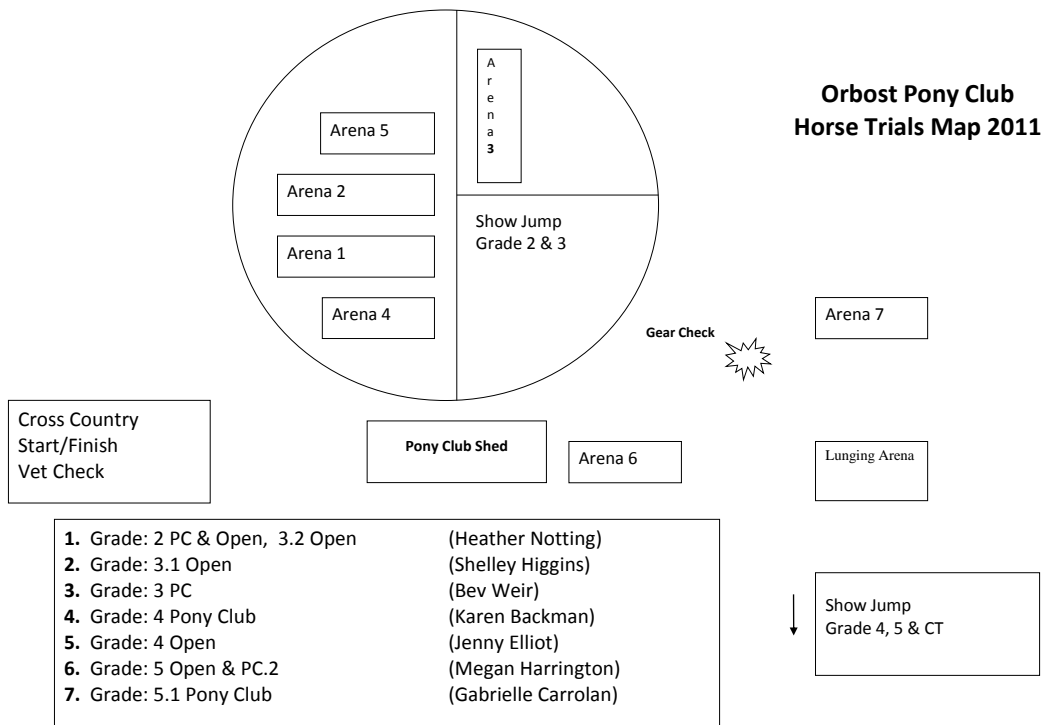

CROSS COUNTRY BRIEFING: 9.30 AM Grade 1 & 5   12.00 MD Grade 3 & 4

Cross Country Times

Group	Start Time
Grade 2 Pony Club	10.15 AM
Grade 2 Open	10.30 AM
Grade 5 Open	11.00 AM
Grade 5 Pony Club	11.30 AM
Grade 3 Pony Club	12.45 PM
Grade 3 Open	1.15 PM
Grade 4 Pony Club	2.30 PM
Grade 4 Open	3.30 PM

Show Jump Times

Group	Start Time
Grade 4 Pony Club	11.15 AM
Grade 4 Open	12.15 PM
Grade 5 Combined Training	1.15 PM
Grade 5 Pony Club	2.00 PM
Grade 5 Open	3.00 PM

Grade 2 Pony Club	11.00 AM
Grade 2 Open	11.15 AM
Grade 3 Pony Club	11.45 AM
Grade 3 Open	12.15 PM

Zone Representative: Steve Bragg

Event Secretary: Debbie Woerz M0488698909

Jury of Appeal: Vicki Dixon, Sharon Ingram, & Jacque Archer

Vet: Snowy River Vets (Located at Cross Country Start/Finish)

First Aid: St Johns located near Pony Club Shed